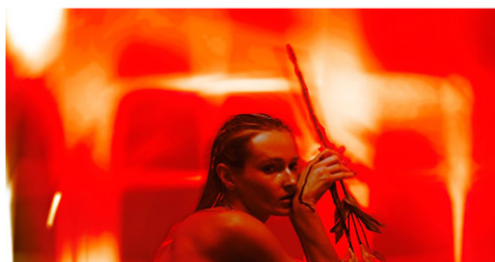

nasty

reach us