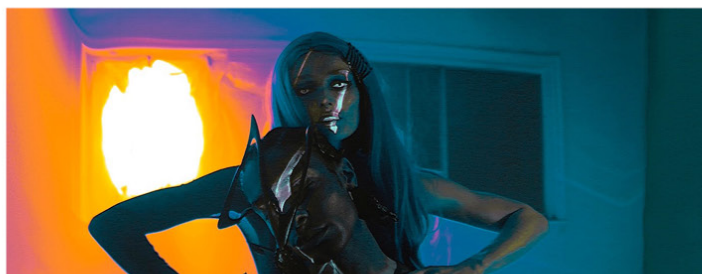

nasty

♡  
**Vampire Love Story**

*Photographed by Daniel Rubinshtein.*

Through the darkness and the trials, they remained steadfast in their devotion to each other. For them, love was a transcendent force that defied the boundaries of life and death. A gothic story shot by Daniel Rubinshtein, starring An Koval and Jordan.