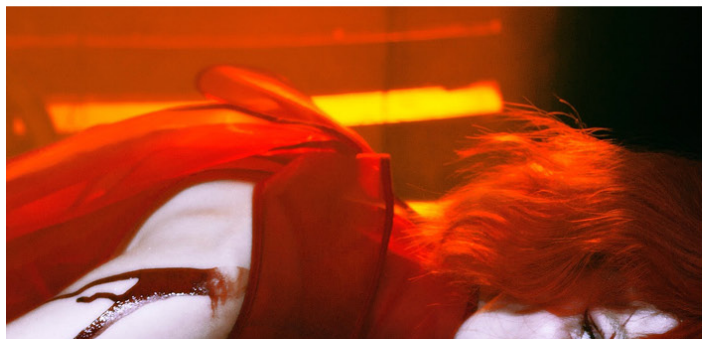

nasty

reach us